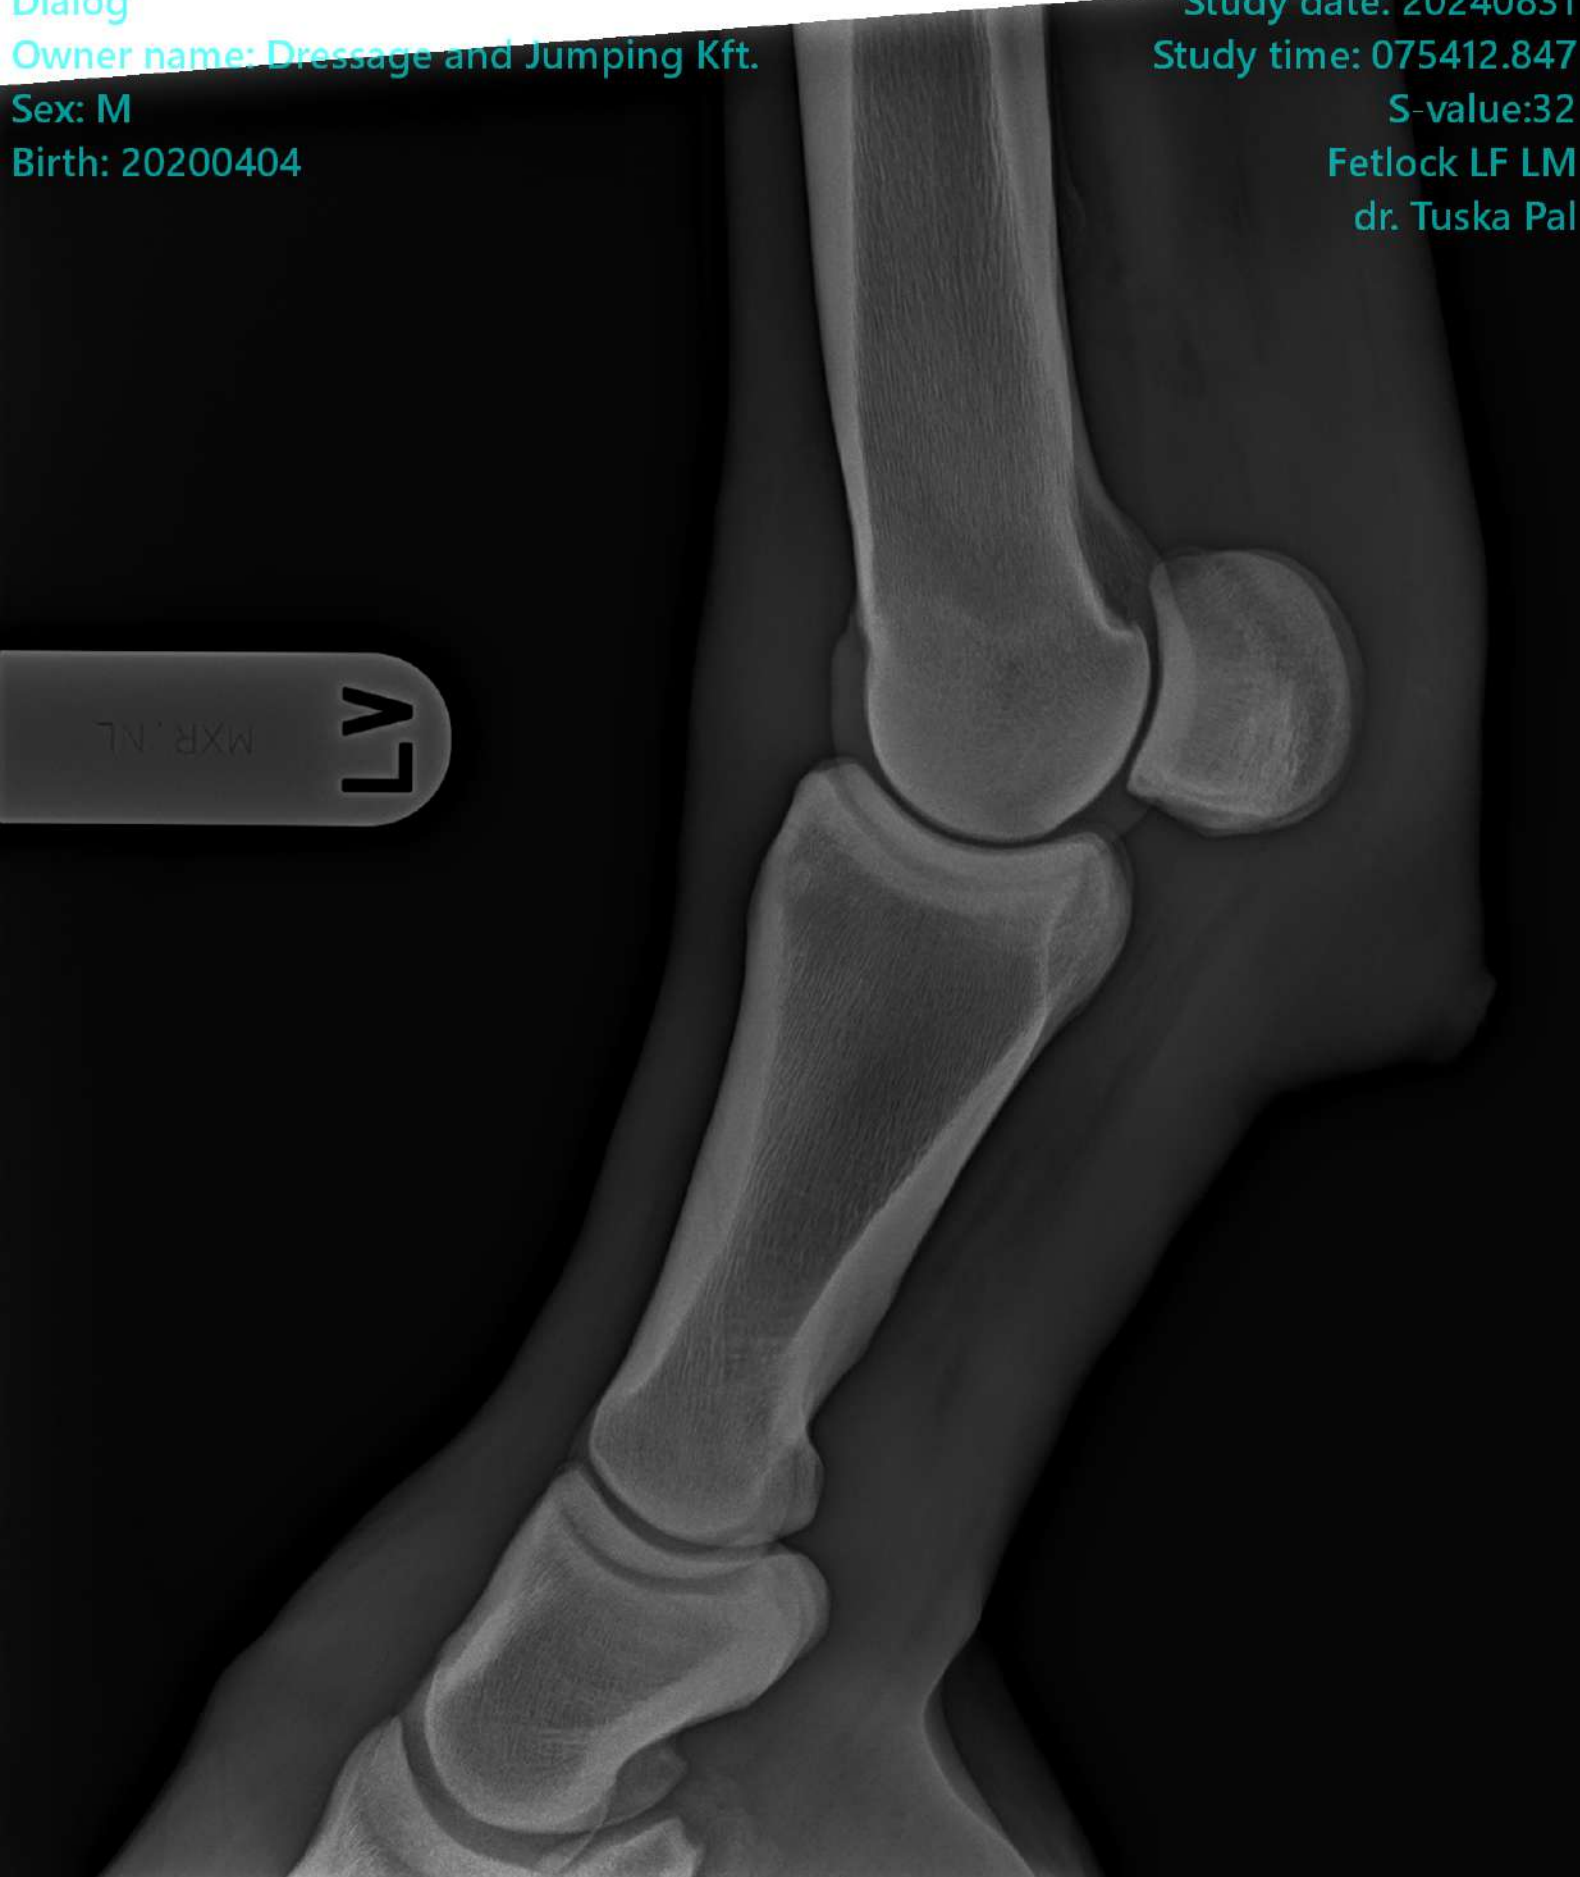

Dialog
Owner name: Dressage and Jumping Kft.
Sex: M
Birth: 20200404

Study date: 20240831
Study time: 075412.847
S-value:32
Fetlock LF LM
dr. Tuska Pal

MXR, NL
LV