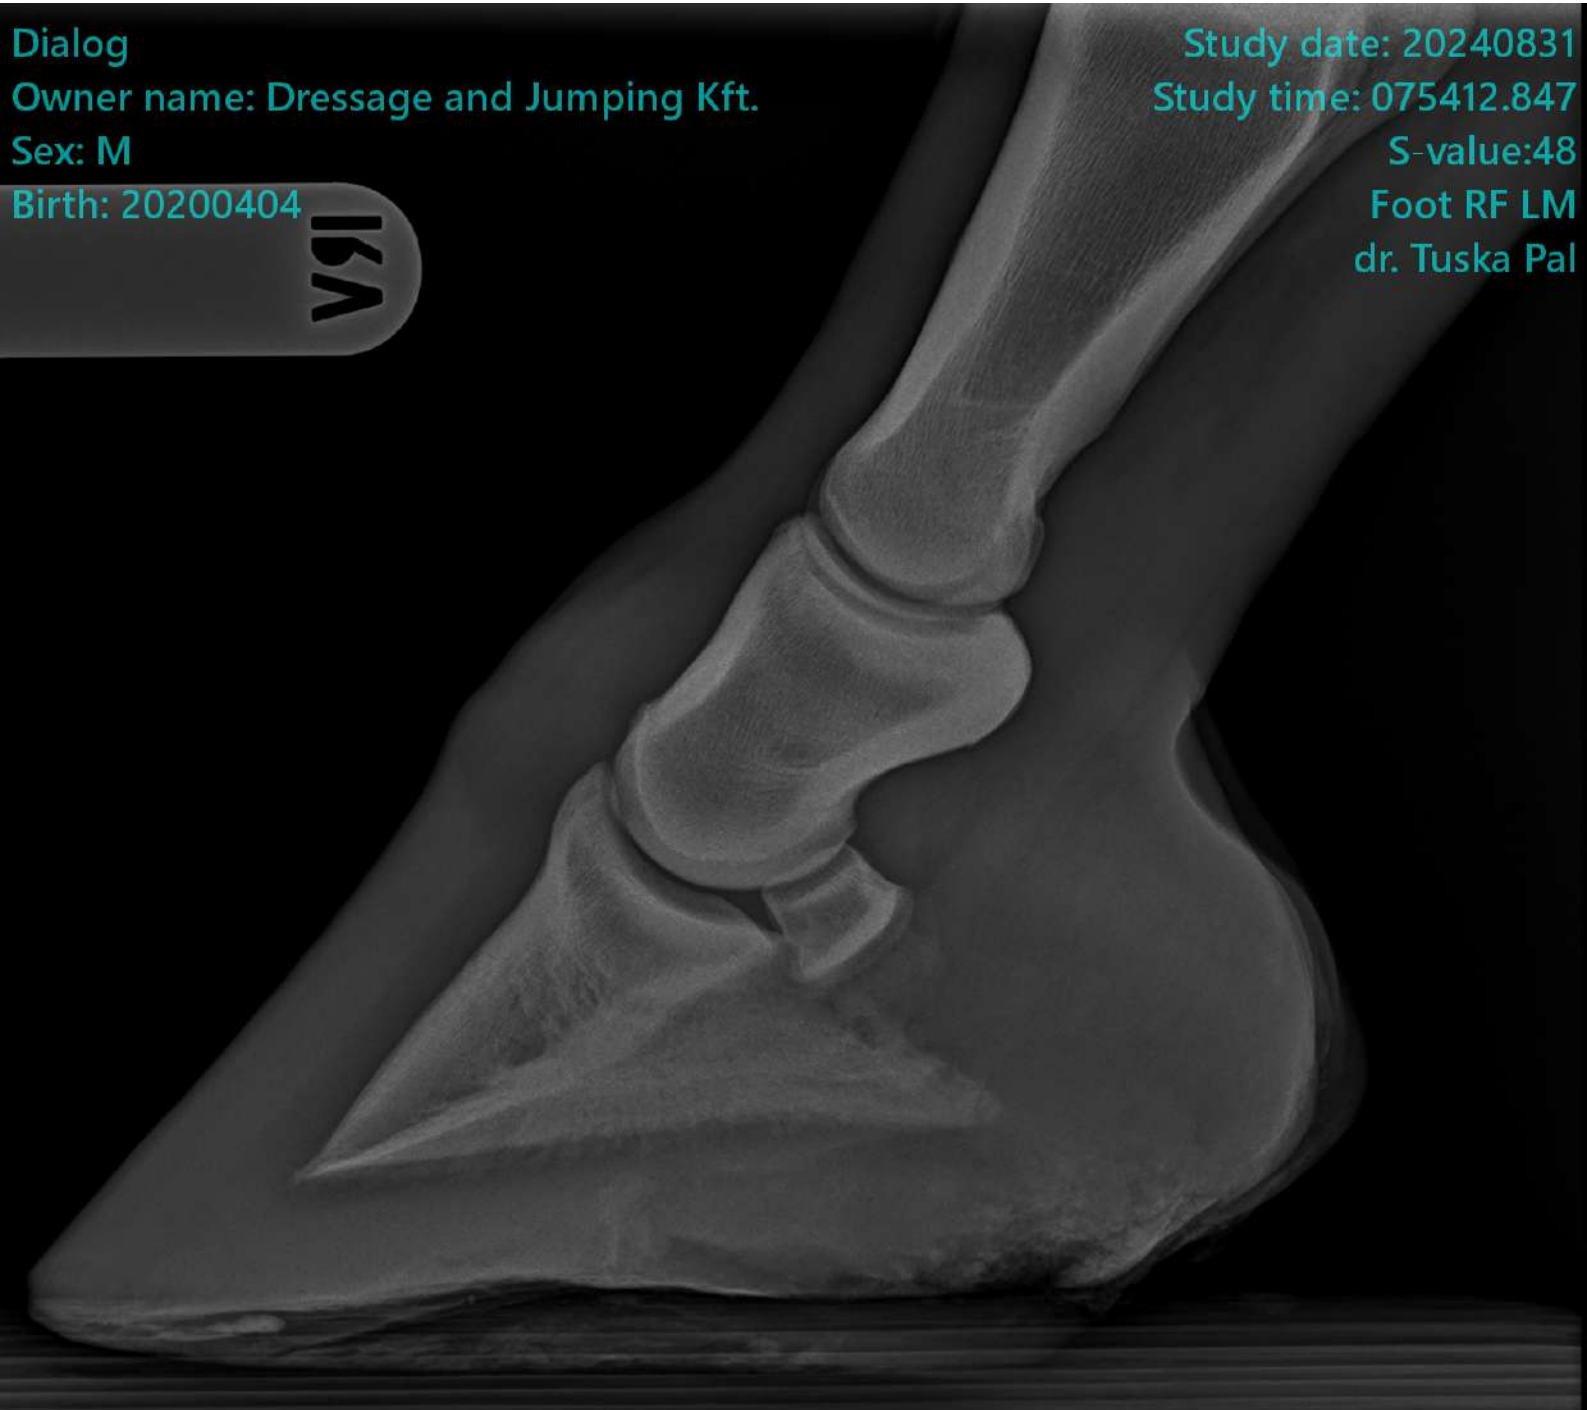

Study date: 20240831
Study time: 075412.847
S-value:42
Foot LF LM
dr. Tuska Pal

MXR, NL

LV

Dialog
Owner name: Dressage and Jumping Kft.
Sex: M
Birth: 20200404

V91

Study date: 20240831
Study time: 075412.847
S-value:48
Foot RF LM
dr. Tuska Pal